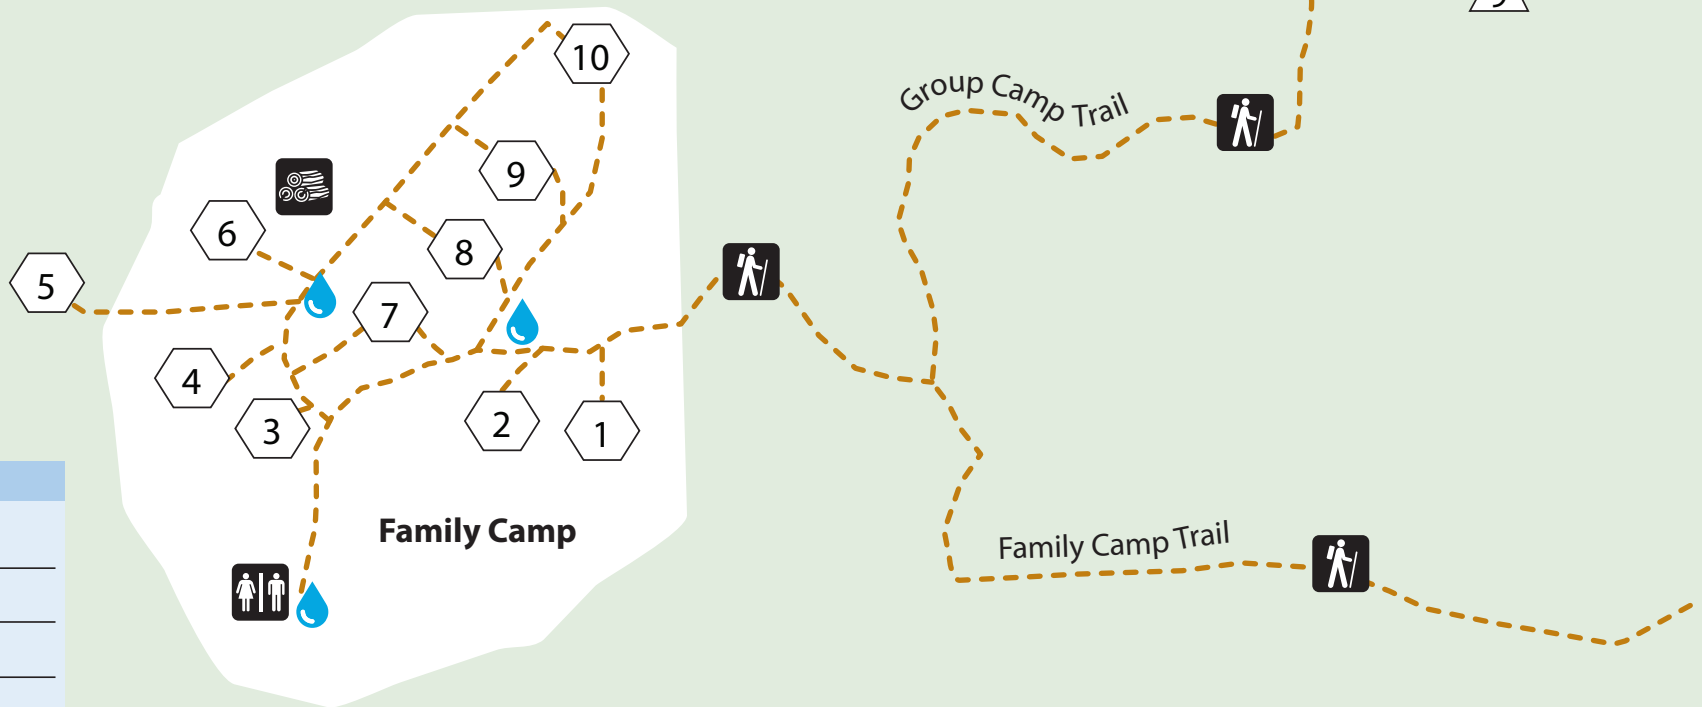

Crowders Mountain State Park Campground Map

522 Park Office Lane, Kings Mountain, NC 28086
 GPS: 35.2127, -81.3006
 crowders.mountain@ncparks.gov 704-853-5375

LEGEND	
	Campsites
	Group Campsites
	ADA Campsites
	Firewood
	Handicap Only Parking
	Hiking Trail - - - - -
	Toilets
	Water Spigot